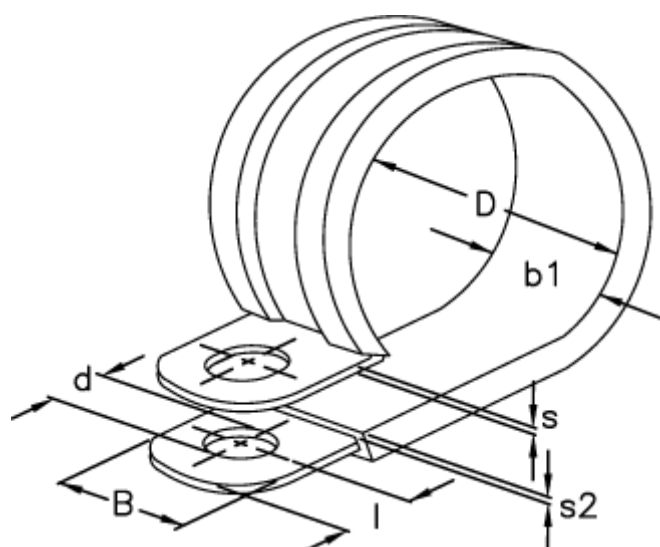

Article number: 029457112010

Description: Norma pipe retaining clip
RLGU 1. 10/12 W1

Measures

b1	= 15.0
d	= 6.4
Diameter D	= 10
l	= 6
s	= 0.8
s2	= 1.2
Width B	= 12